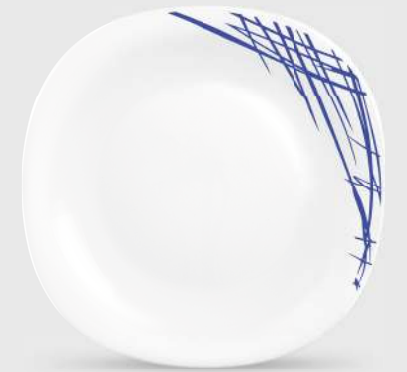

COFFEE CUP & SAUCER
125 ml

COFFEE MUG
190 ml

COFFEE CUP
125 ml

PLATTER
325 mm

FULL PLATE
278 mm

QUARTER PLATE
205 mm

SOUP PLATE 9"
225 mm

SERVING BOWL
200 mm • 1.2 L