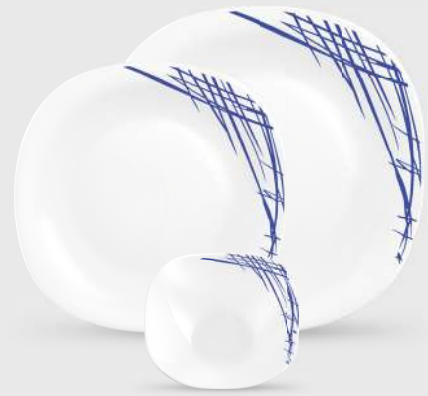

BELLADONNA