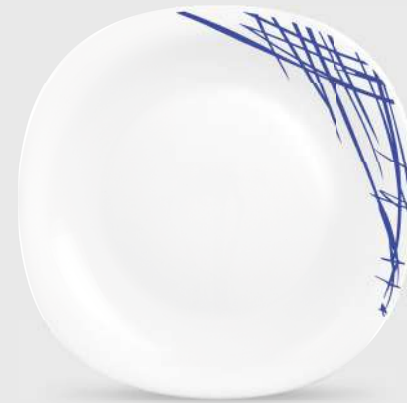

PLATTER
325 mm